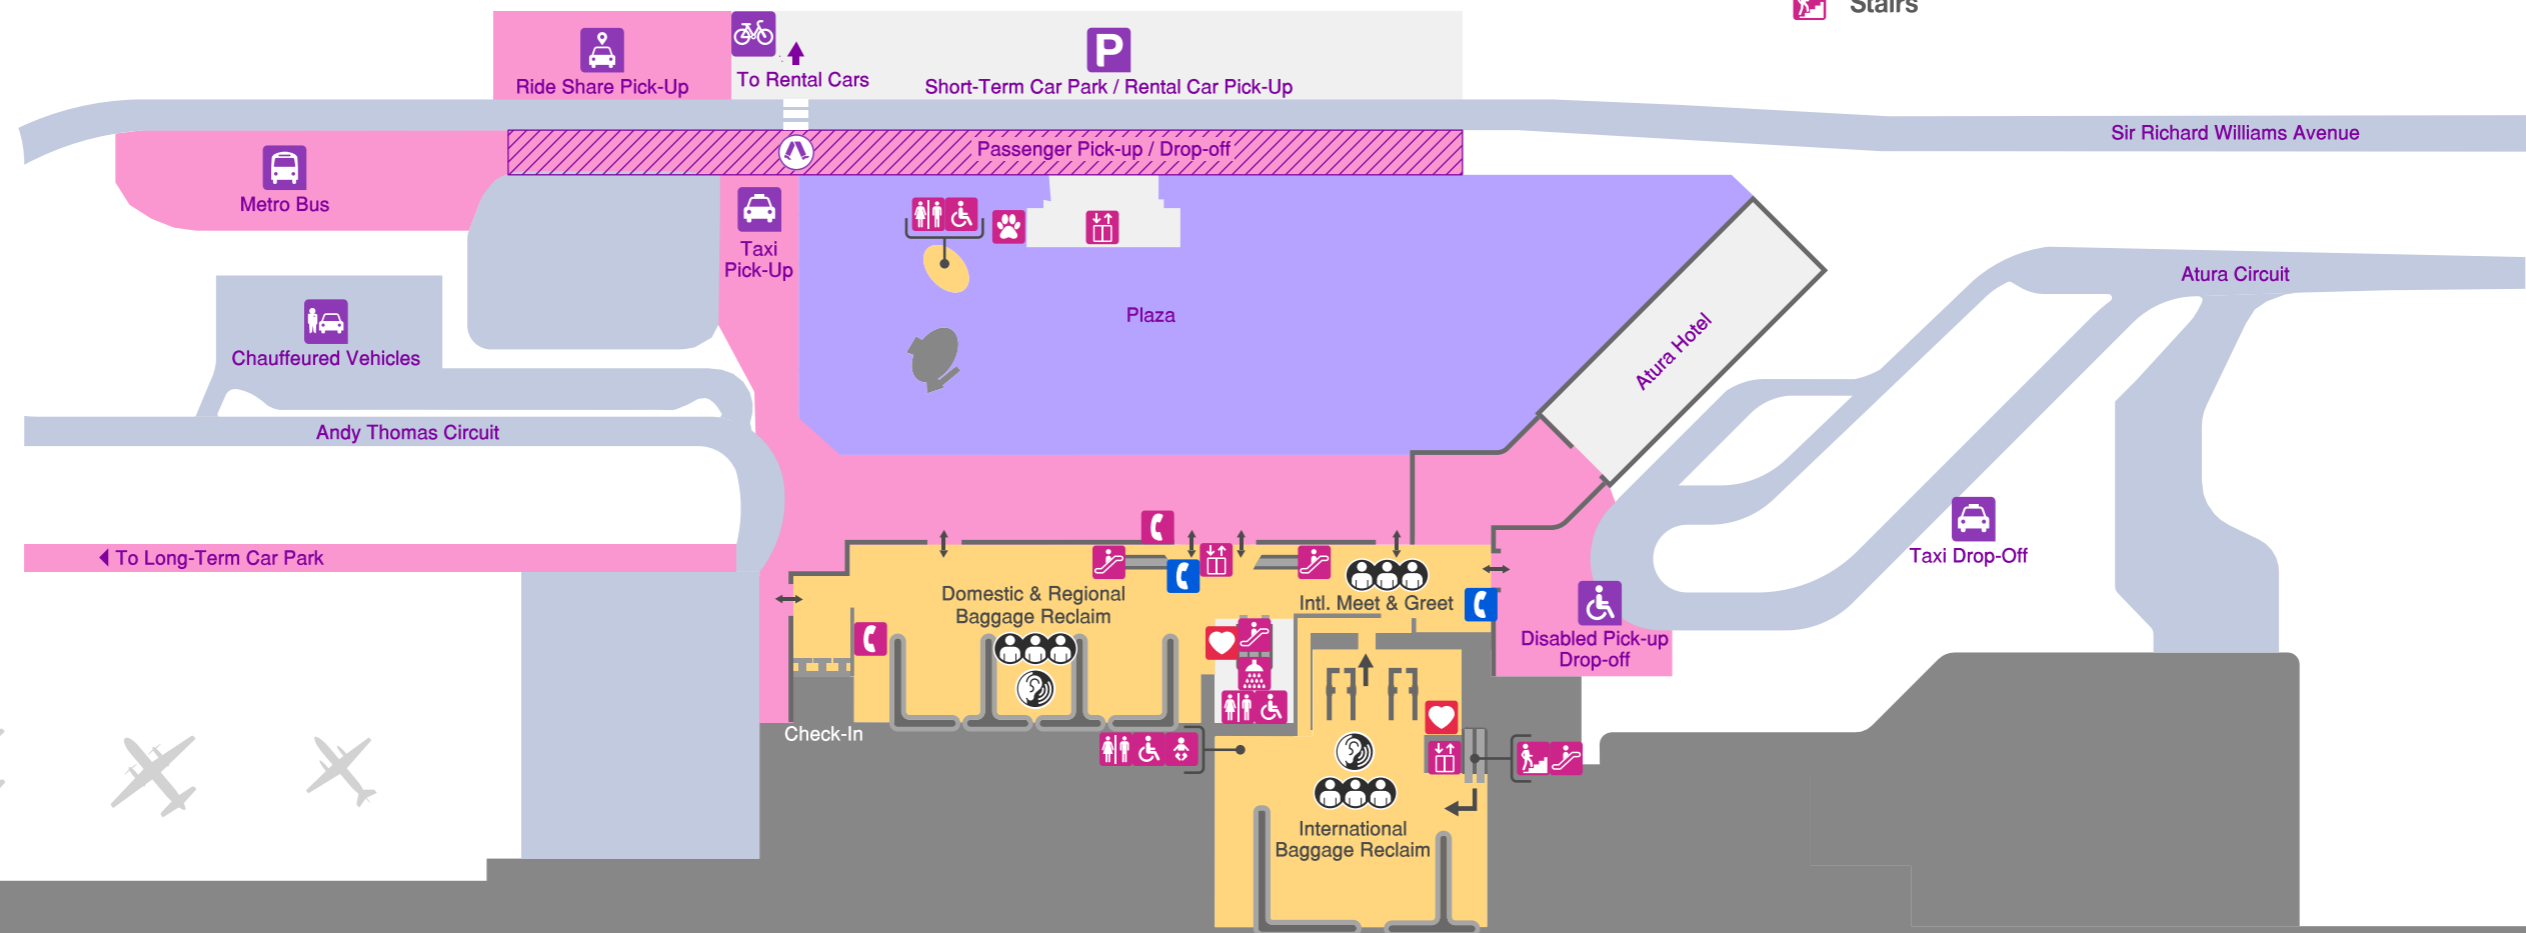

Sensory

- High Sensory
- Medium Sensory
- Low Sensory

- Crowded
- Smell
- Noise

Transport

- Bicycle Facility
- Chauffeured Vehicles
- Metro Bus
- Ride Share Pick-Up
- Short-Term Car Park
- Taxi Pick-Up / Drop-Off
- Disabled Pick-Up / Drop-Off

Services + Amenities

- Assistance Animal Relief Area
- Assistance Phone
- Disabled Toilets
- Escalators
- Lifts
- Parent Rooms
- Public Phones
- Public Toilets
- Showers
- Stairs

Other

- Heart Defibrillator

www.adelaideairport.com.au
 General Enquires +61 8308 9211

Terminal 1
Ground Level

Information is correct as at April 2024 and is subject to change without notice | Dwg. 2276001 | R02