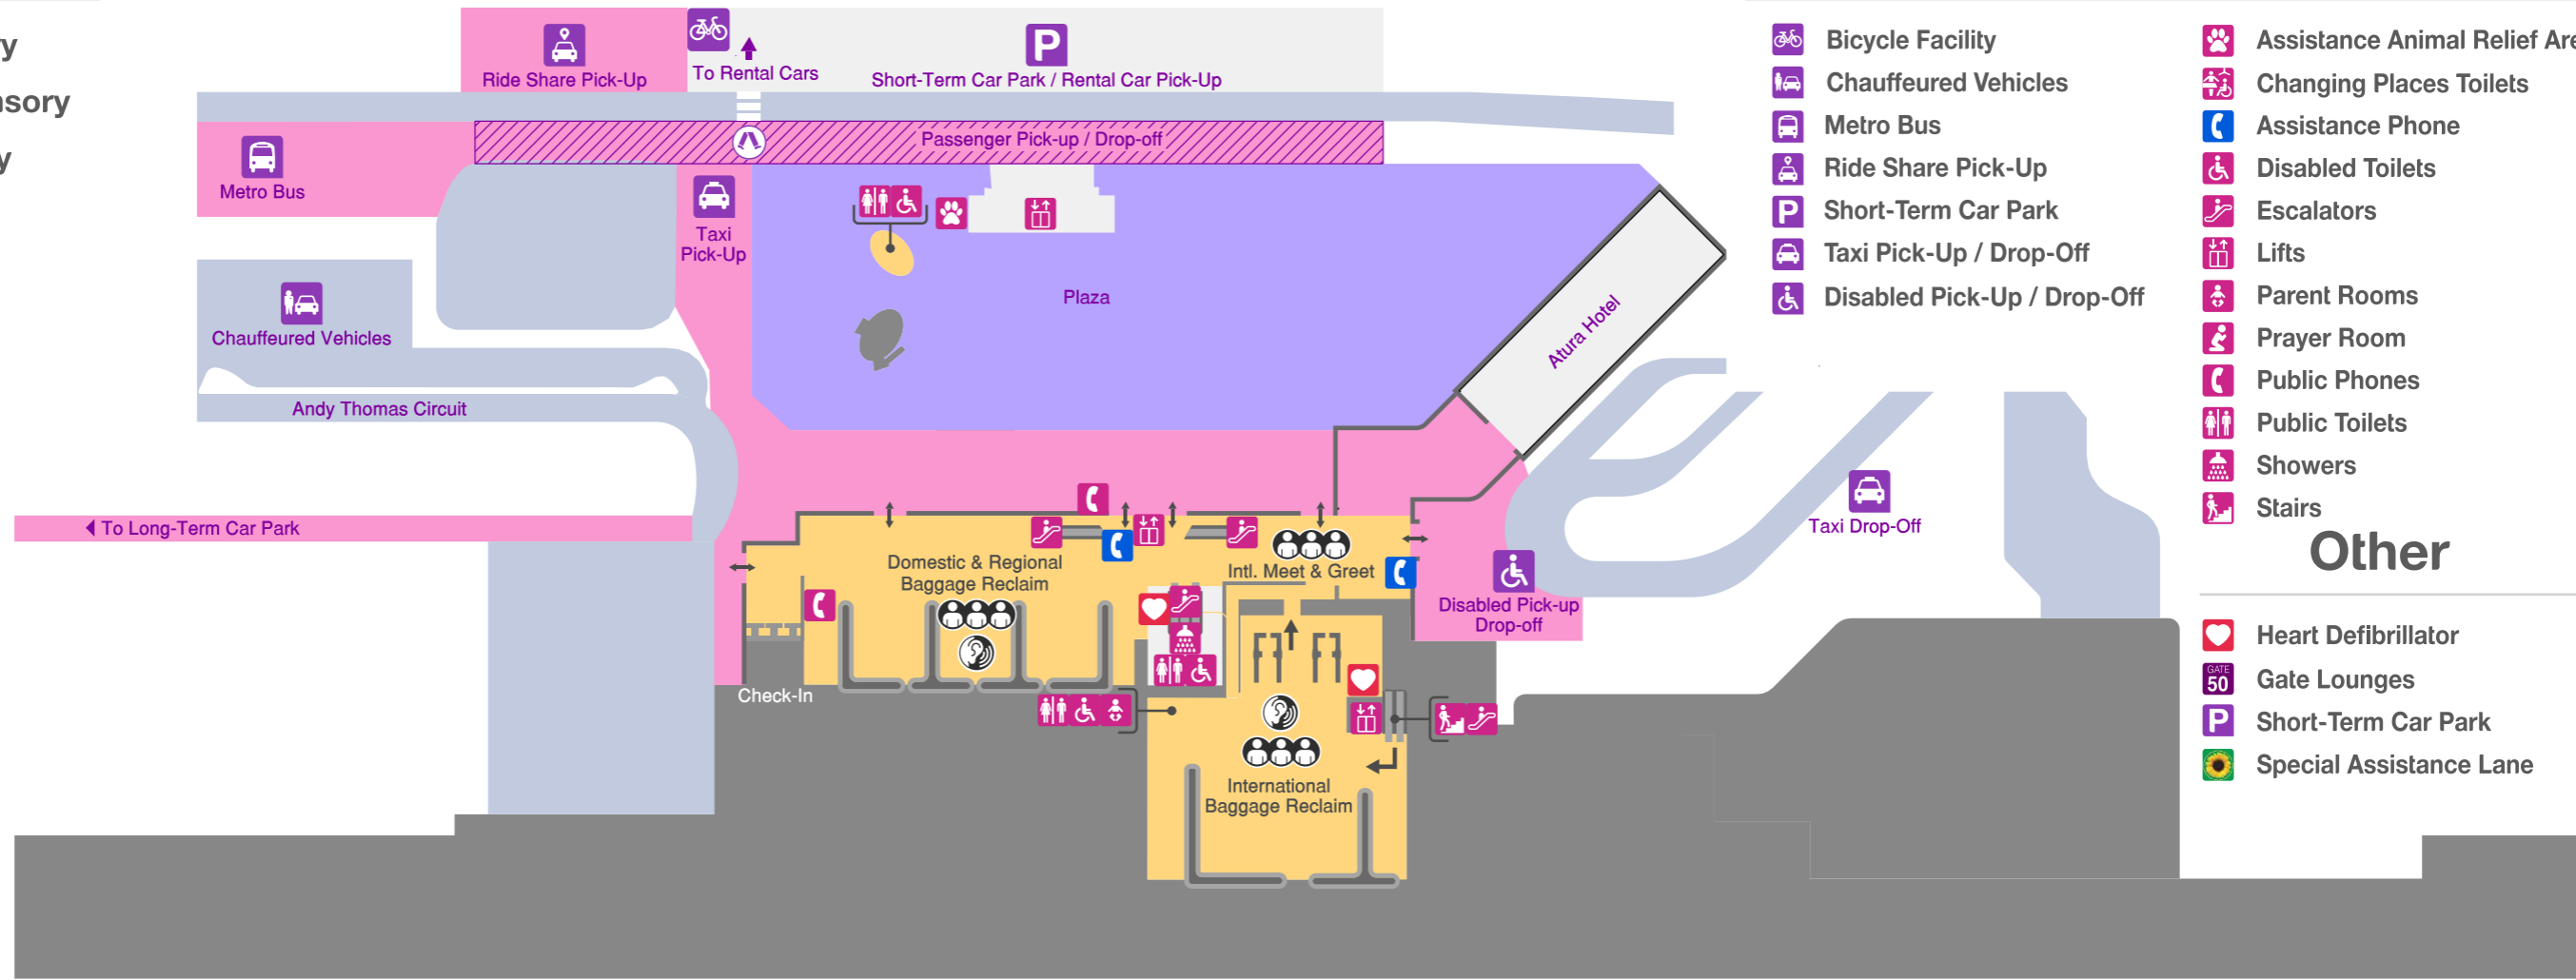

Sensory

- High Sensory
- Medium Sensory
- Low Sensory
- Crowded
- Smell
- Noise

Transport

- Bicycle Facility
- Chauffeured Vehicles
- Metro Bus
- Ride Share Pick-Up
- Short-Term Car Park
- Taxi Pick-Up / Drop-Off
- Disabled Pick-Up / Drop-Off

Services + Amenities

- Assistance Animal Relief Area
- Changing Places Toilets
- Assistance Phone
- Disabled Toilets
- Escalators
- Lifts
- Parent Rooms
- Prayer Room
- Public Phones
- Public Toilets
- Showers
- Stairs

Other

- Heart Defibrillator
- Gate Lounges
- Short-Term Car Park
- Special Assistance Lane

Ground Level

Level 2