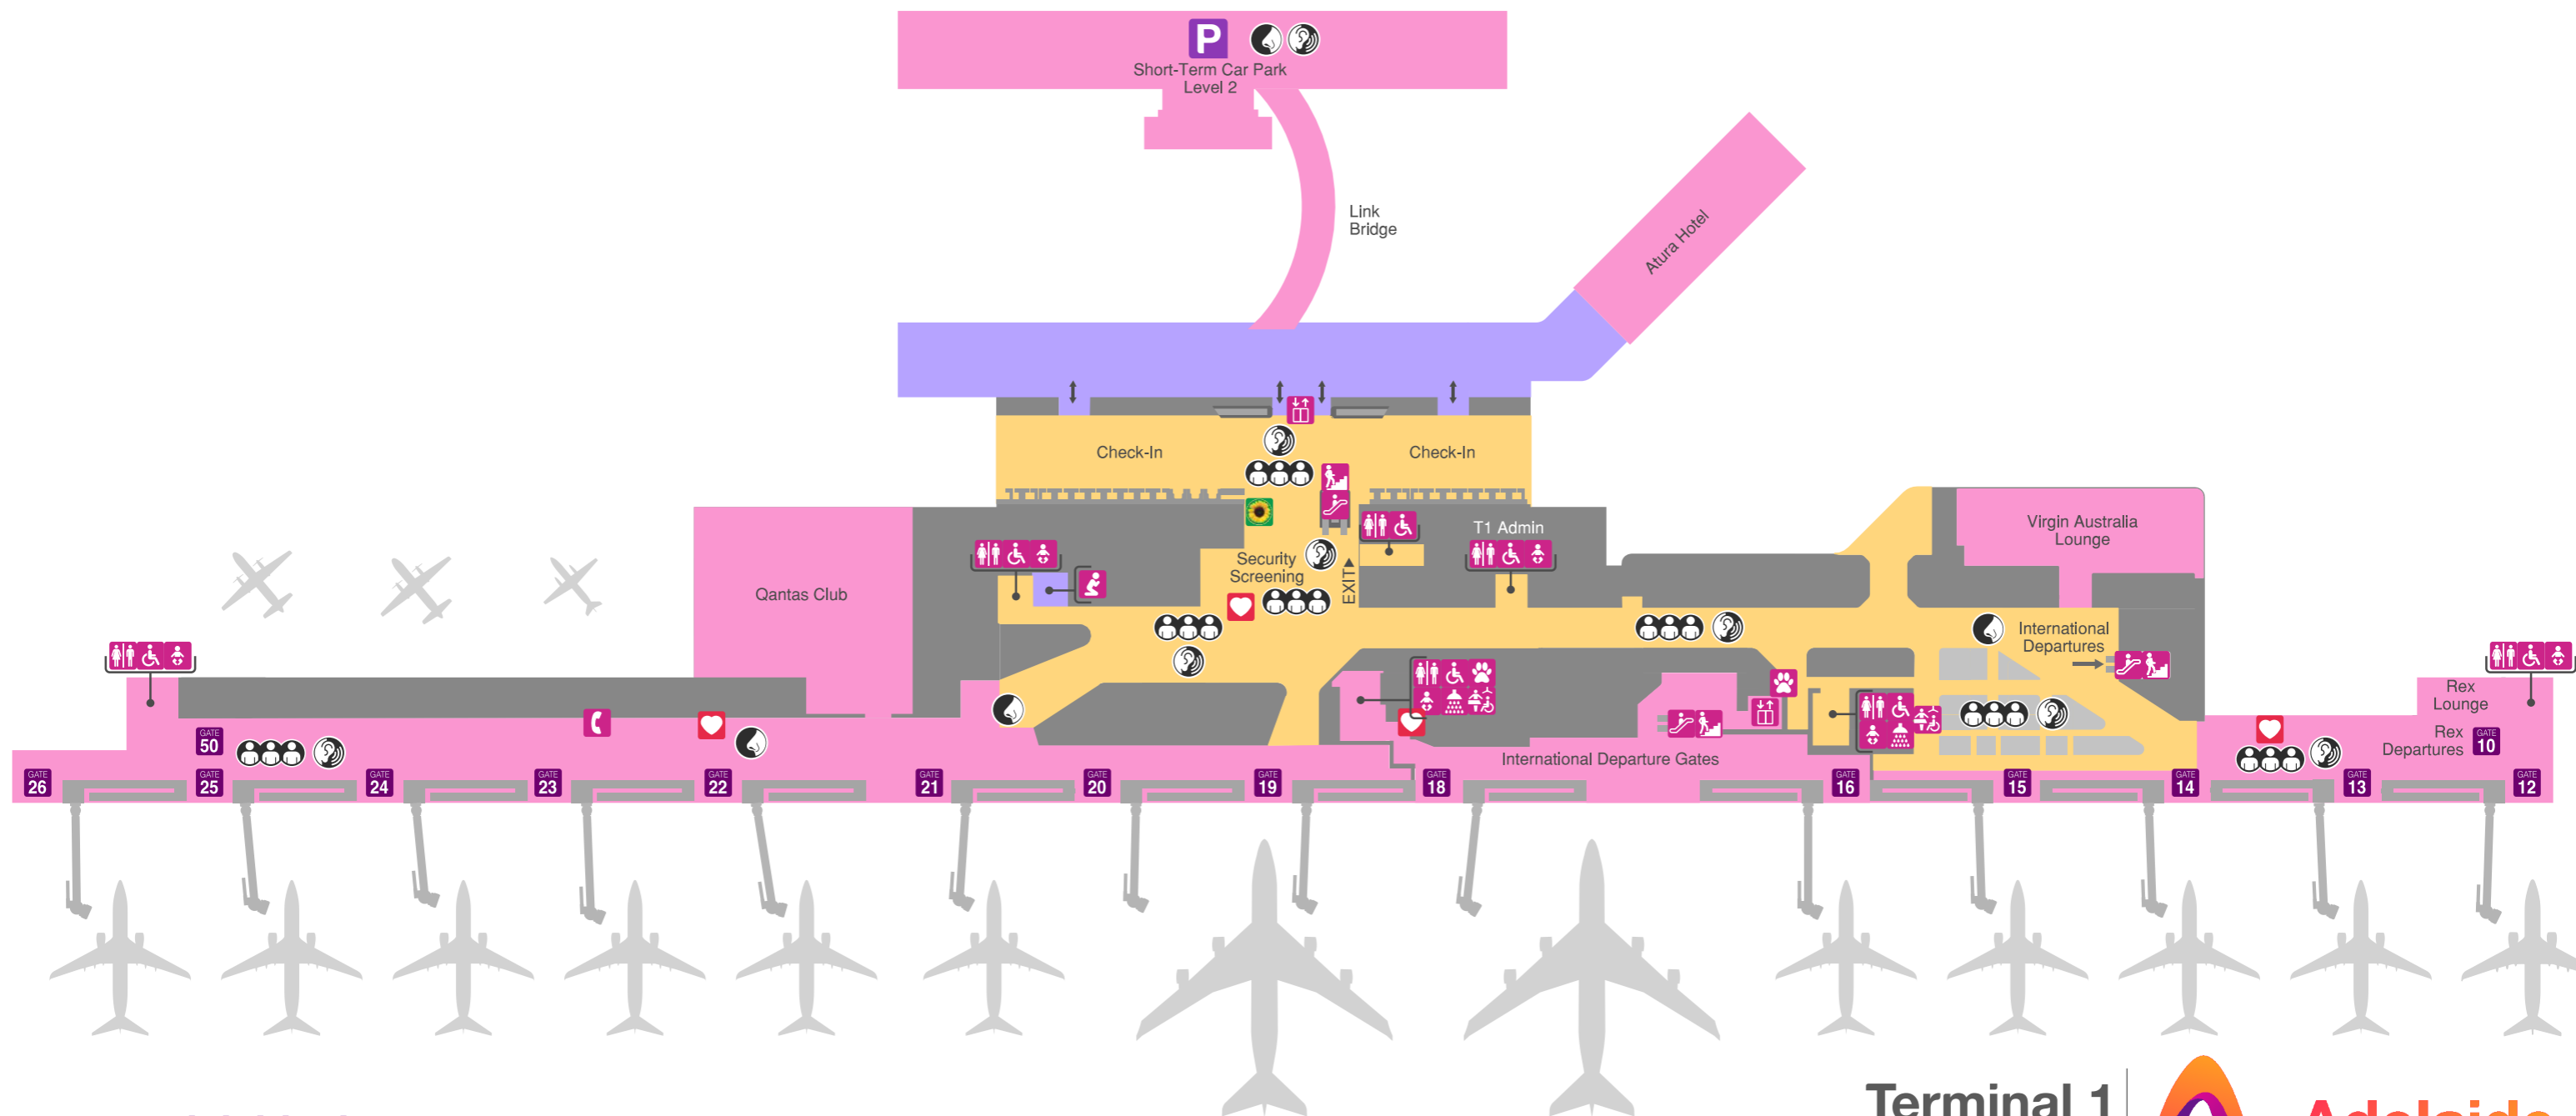

Sensory

- High Sensory
- Medium Sensory
- Low Sensory

-  Crowded
-  Smell
-  Noise

Services + Amenities

-  Assistance Animal Relief Area
-  Changing Places Toilets
-  Disabled Toilets
-  Escalator
-  Lifts
-  Parent Rooms
-  Prayer Room
-  Public Phones
-  Public Toilets
-  Showers
-  Stairs

Other

-  Heart Defibrillator
-  Gate Lounges
-  Short-Term Car Park
-  Special Assistance Lane

www.adelaideairport.com.au
 General Enquires +61 8308 9211

Terminal 1
 Level 2