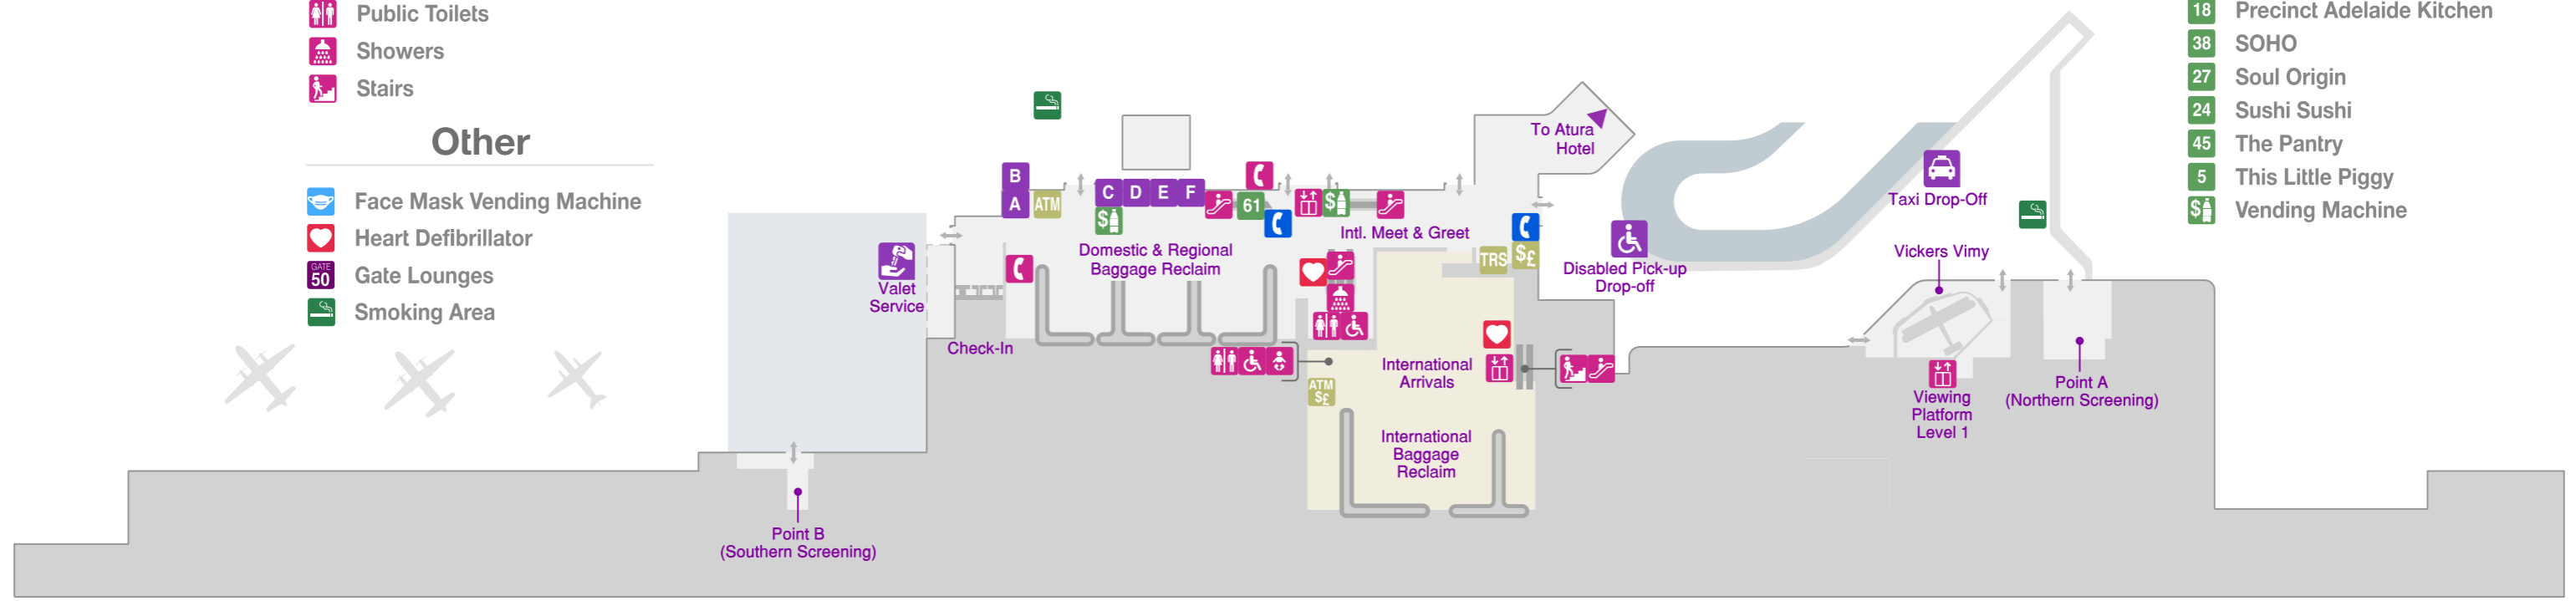

Ground Level

Services + Amenities

- Assistance Phone
- Assistance Animal Relief Area
- Changing Places Toilets
- Disabled Toilets
- Escalator
- Lifts
- Parent Rooms
- Prayer Room
- Public Phones
- Public Toilets
- Showers
- Stairs

Other

- Face Mask Vending Machine
- Heart Defibrillator
- Gate Lounges
- Smoking Area

Transport

- A** Thrifty
- B** Enterprise
- C** Avis
- D** Europcar
- E** Budget
- F** Hertz
- Disabled Pick-Up / Drop-Off
- Taxi Drop Off
- Valet Service

Money

- Armaguard ATM
- Travelex Currency Exchange
- Travelex ATM
- Tourist Refund Scheme

Retail

- 39** Aelia Duty Free
- 20** Airport Pharmacy
- 33** All Kinds
- 34** Amuse Beauty
- 9** Globite
- 44** JB Hi-Fi
- 43** Kathmandu
- 19** Lego Kaboom
- 12a** Oxford Shop
- 1** Rip Curl
- 32** SEED W&K
- 6** Shades
- 37** Southern Providore
- 12** Unison
- 17** WHSmith (North)
- 48** WHSmith (South)
- 8** Witchery

Food + Beverage

- 2** 100 Miles
- 21** ADL Grounds Bar
- 26** Boost Juice
- 42** Coopers Alehouse
- 11** Departures Bar
- 28** Hawker Bar & Bubblz
- 40** Hills Bar & Kitchen
- 61** Krispy Kreme
- 25** McDonalds
- 49** Muffin Break
- 18** Precinct Adelaide Kitchen
- 38** SOHO
- 27** Soul Origin
- 24** Sushi Sushi
- 45** The Pantry
- 5** This Little Piggy
- Vending Machine